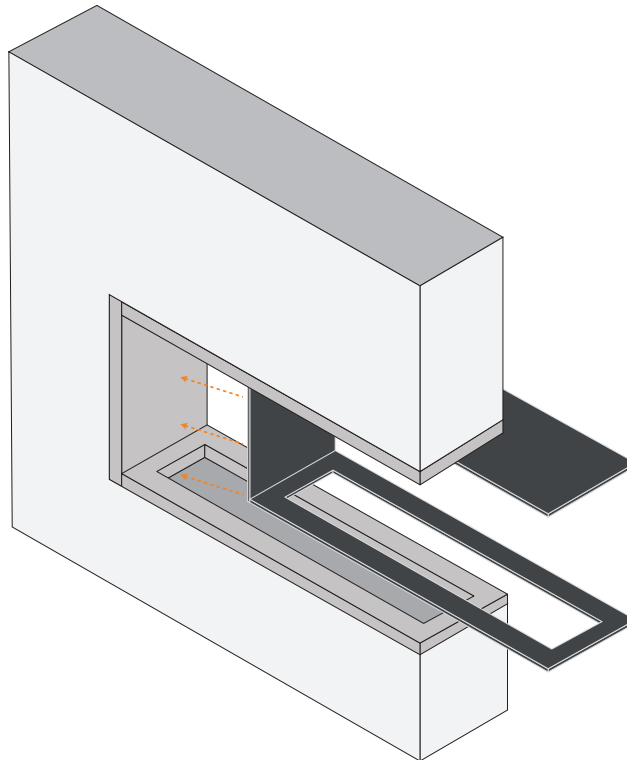

## ROOM DIVIDER

Three-sided room divider bioethanol fireplace

*Danish Design by Bio Fireplace Group*

1

2

Fireproofing materials are not included - must be purchased separately

3

Fireproofing materials are not included - must be purchased separately

4

5

 x6

*Number of required fasteners may vary*

6

7

 x10

*Number of required screws may vary*

8

9

10

**FOCO**  
ONE

**FOCO**  
TWO

**FOCO**  
THREE

**FOCO**  
FOUR

**FOCO**  
ROOM DIVIDER