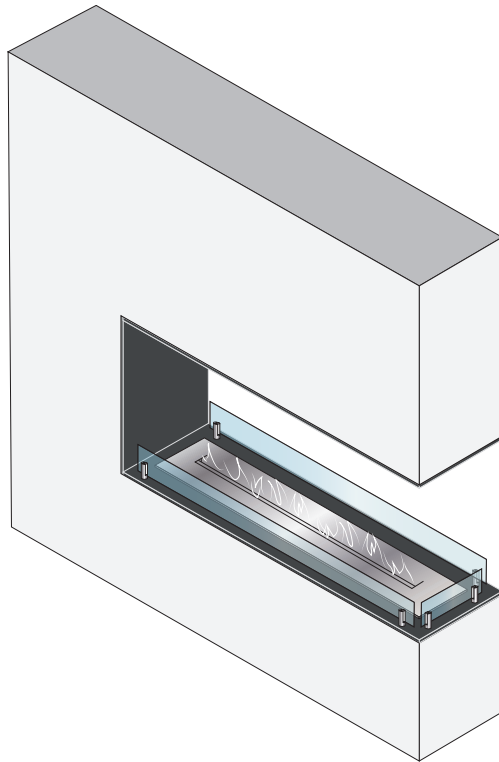

## ROOM DIVIDER

Three-sided room divider bioethanol fireplace

*Danish Design by Bio Fireplace Group*

1

2

Fireproofing materials are not included - must be purchased separately

3

Fireproofing materials are not included - must be purchased separately

4

5

 x6

*Number of required fasteners may vary*

6

7

 x10

*Number of required screws may vary*

8

9

10

**FOCO**  
ONE

**FOCO**  
TWO

**FOCO**  
THREE

**FOCO**  
FOUR

**FOCO**  
ROOM DIVIDER