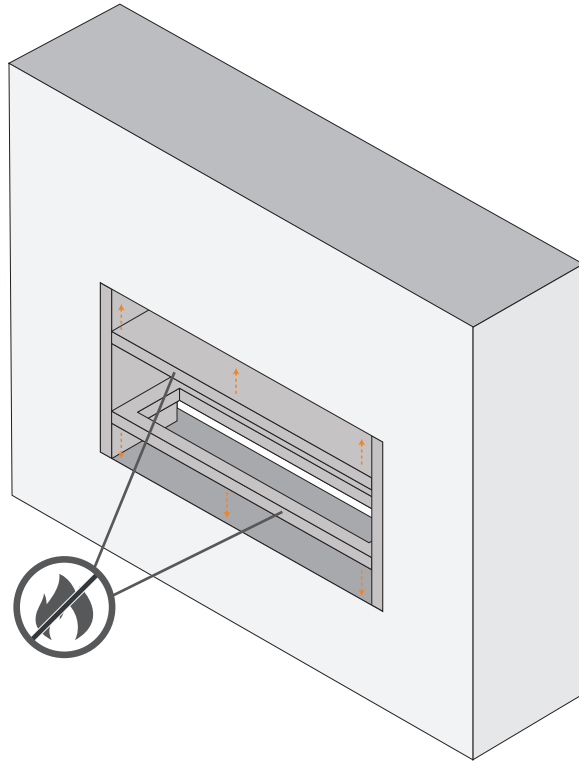

FOCO

TWO

Two-sided see-through built-in bioethanol fireplace

Danish Design by Bio Fireplace Group

1

2

Fireproofing materials are not included - must be purchased separately

3