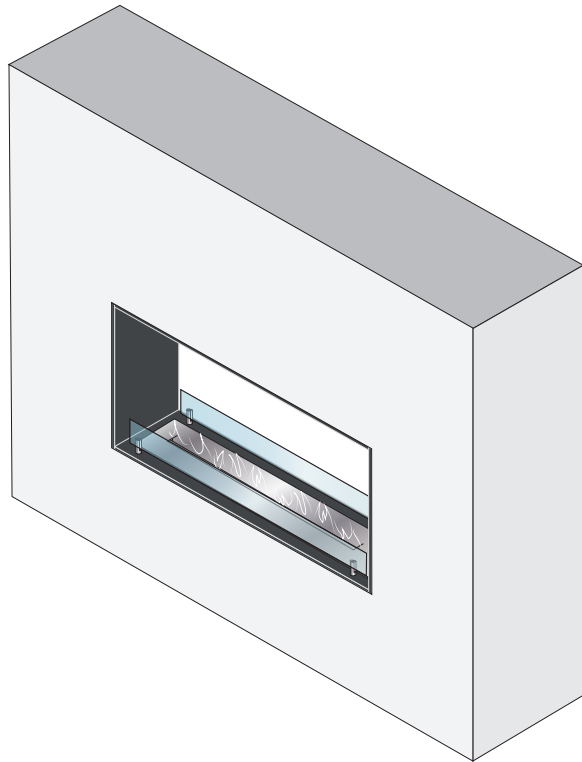

FOCO

TWO

Two-sided see-through built-in bioethanol fireplace

Danish Design by Bio Fireplace Group

1

2

Fireproofing materials are not included - must be purchased separately

3

Number of required screws may vary

8

9

10

FOCO
ONE

FOCO
TWO

FOCO
THREE

FOCO
FOUR

FOCO
ROOM DIVIDER

FOCO
CORNER RIGHT

FOCO
CORNER LEFT

FOCO
FREE