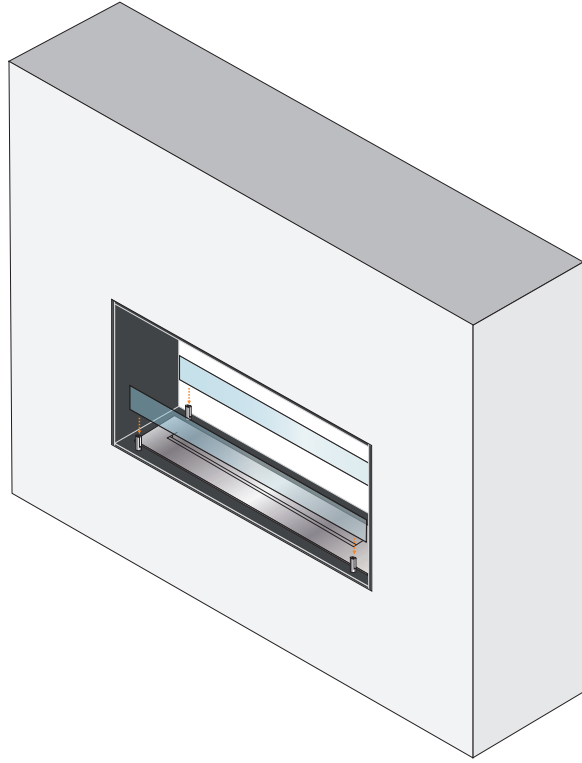

FOCO

TWO

Two-sided see-through built-in bioethanol fireplace

Danish Design by Bio Fireplace Group

1

2

Fireproofing materials are not included - must be purchased separately

3

Number of required screws may vary

8

9

10

FOCO
ONE

FOCO
TWO

FOCO
THREE

FOCO
FOUR