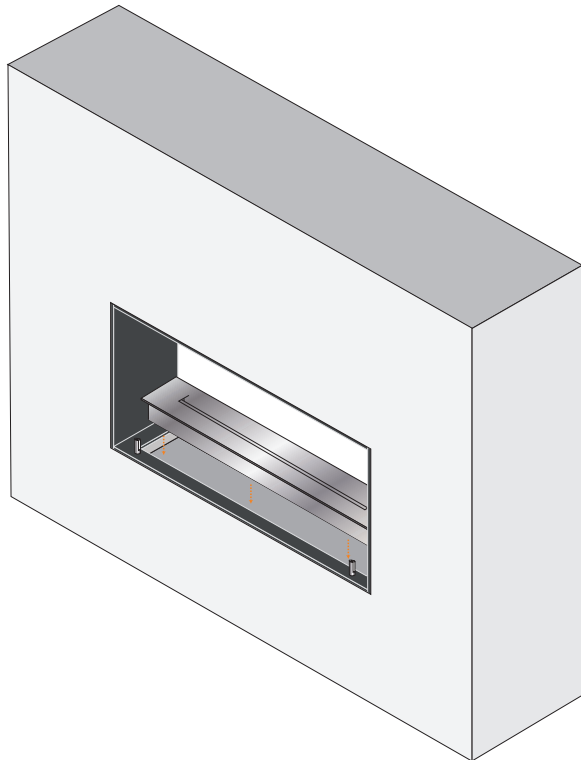

FOCO

TWO

Two-sided see-through built-in bioethanol fireplace

Danish Design by Bio Fireplace Group

1

2

Fireproofing materials are not included - must be purchased separately

3

Number of required screws may vary

8

9

10

FOCO
ONE

FOCO
TWO

FOCO
THREE

FOCO
FOUR