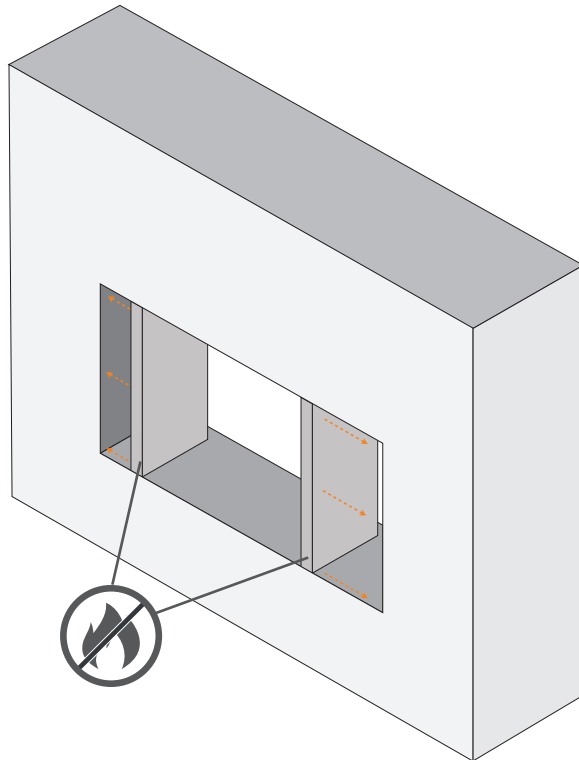

FOCO

TWO

Two-sided see-through built-in bioethanol fireplace

Danish Design by Bio Fireplace Group

1

2

Fireproofing materials are not included - must be purchased separately

3