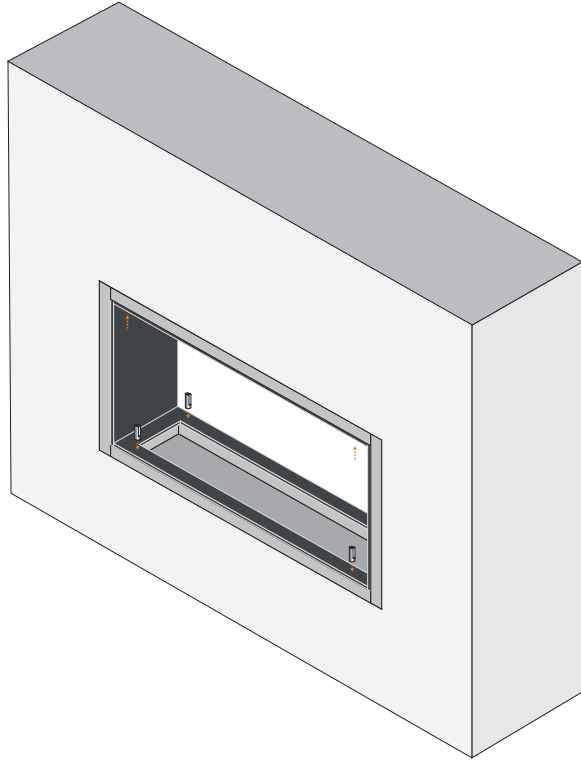

7

x8

Number of required screws may vary

8