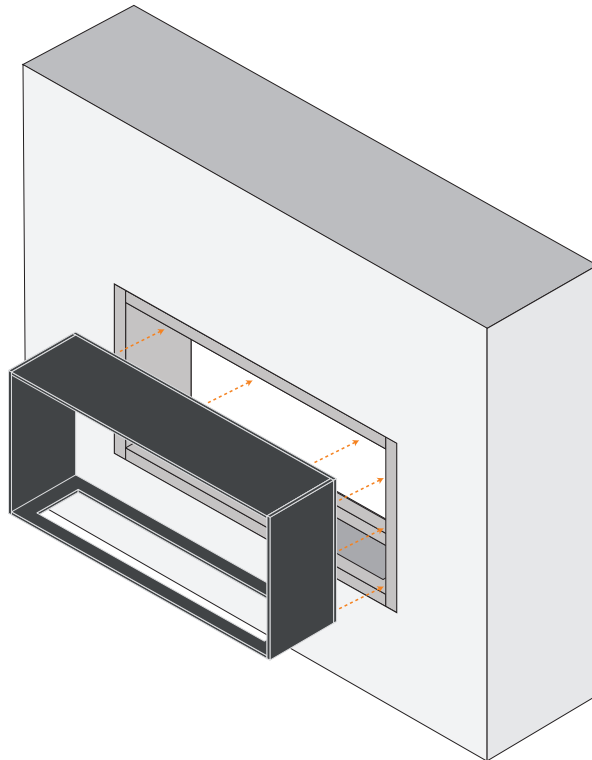

5

x12

Number of required fasteners may vary

6