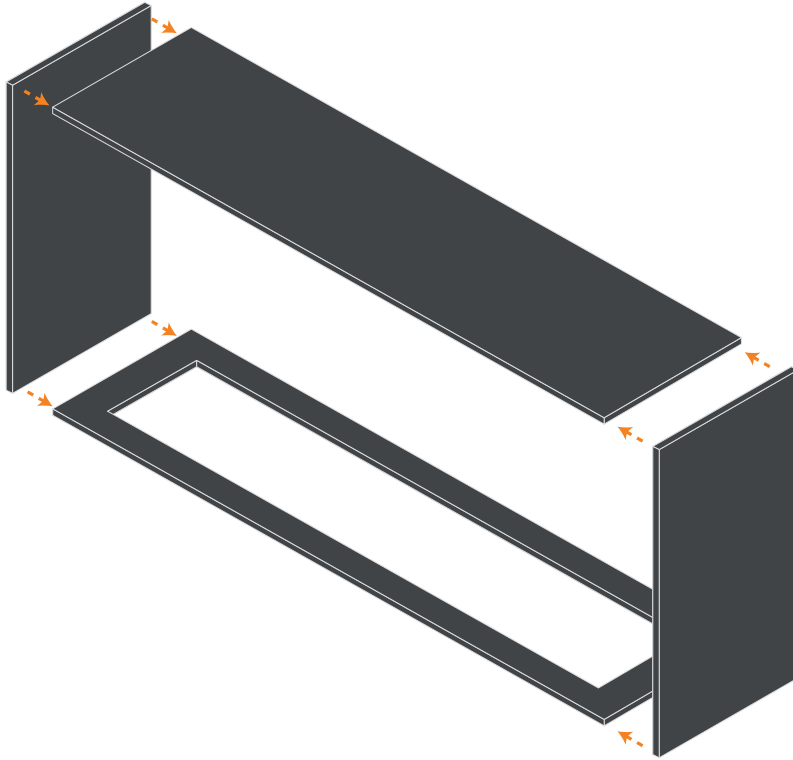

5

x12

Number of required fasteners may vary

6