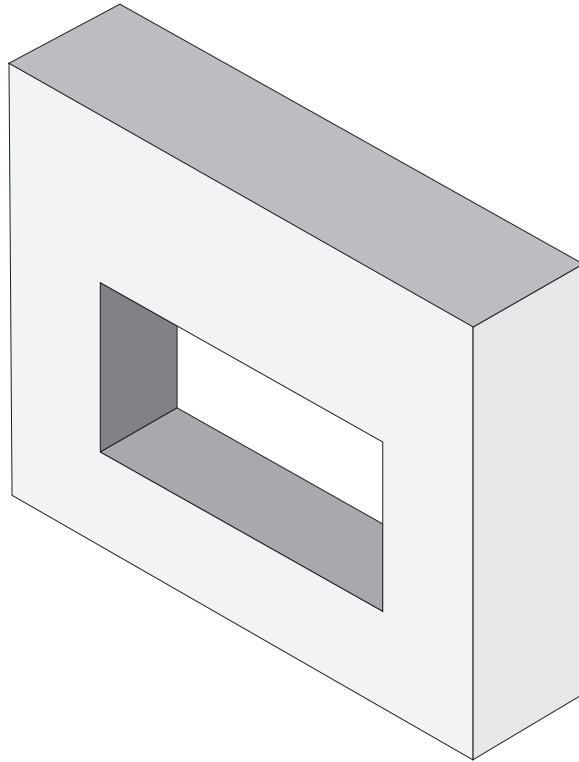

FOCO

TWO

Two-sided see-through built-in bioethanol fireplace

Danish Design by Bio Fireplace Group

1

2

Fireproofing materials are not included - must be purchased separately

3