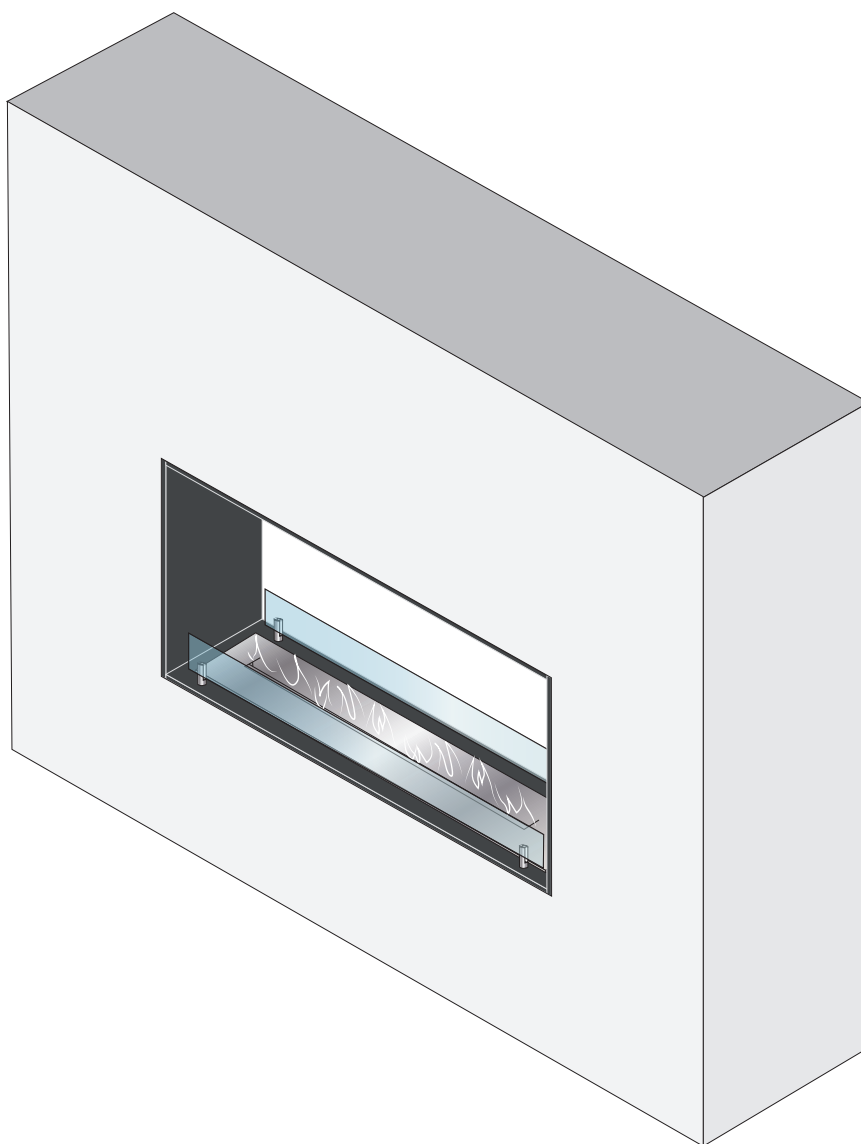

FOCO

TWO

Two-sided see-through built-in bioethanol fireplace

Danish Design by Bio Fireplace Group

1

2

Fireproofing materials are not included - must be purchased separately

3

Number of required screws may vary

8

9

10

FOCO
ONE

FOCO
TWO

FOCO
THREE

FOCO
FOUR