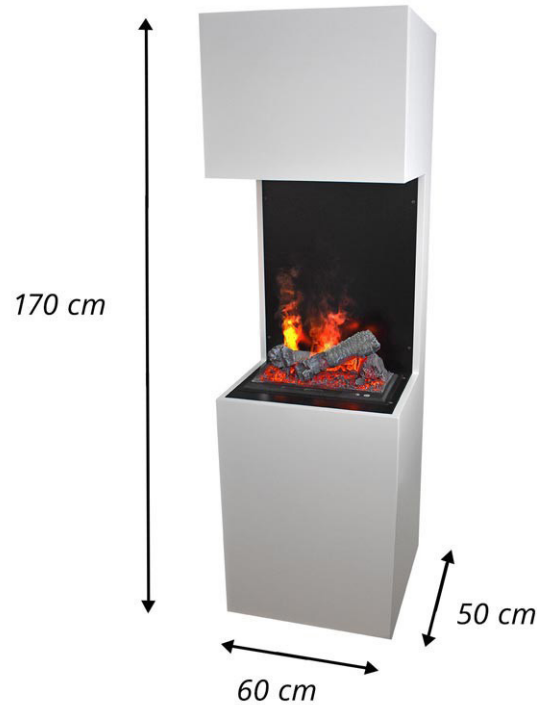

Beethoven

Glow Fire

TECHNICAL SPECIFICATIONS

Type	Free Standing Opti-Myst Fireplace
Size	Height: 1700 mm Width: 600 mm / Depth: 500 mm
Materials	MDF
Burner	Opti-Myst 400 Cassette
Capacity	1,0 liter
Usage	Up to 2 Watt / 4.5-12 Hours on a filling of water
Fuel	Electricity and Water
Colour	White and black
Heat Output	No heat output
Electricity	Yes - 230V (Normal socket)