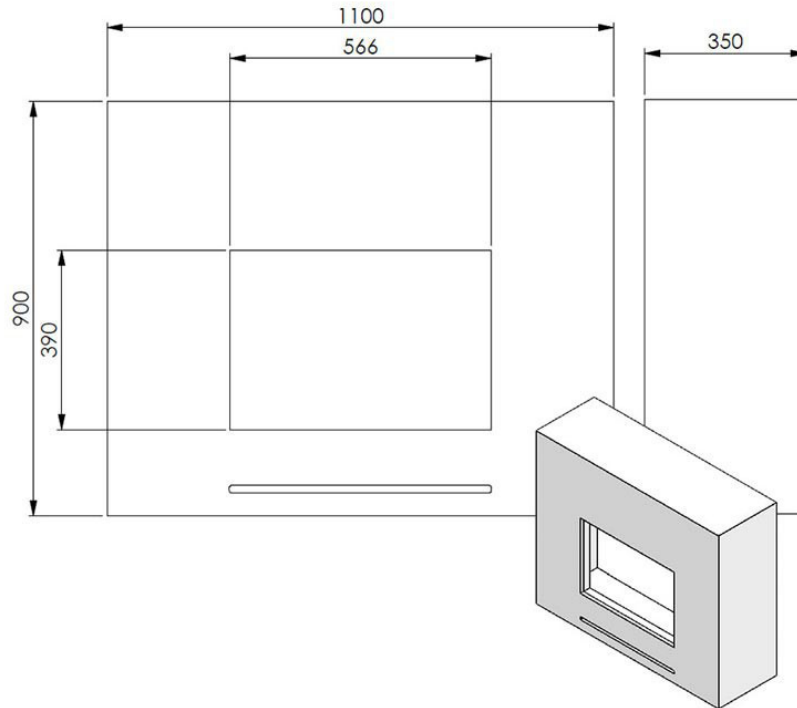

### TECHNICAL SPECIFICATIONS

Type	Free Standing Opti-Myst Fireplace
Size	<b>Height:</b> 900 mm <b>Width:</b> 1100 mm / <b>Depth:</b> 350 mm
Materials	MDF
Burner	Dimplex Engine 56-600
Capacity	1,3 liter
Usage	Up to 250 Watt (without heating) / 8 - 12 Hours on a filling of water
Fuel	Electricity and Water
Colour	White
Heat Output	Off / 1000W / 2000W
Electricity	Yes - 230V (Normal socket)