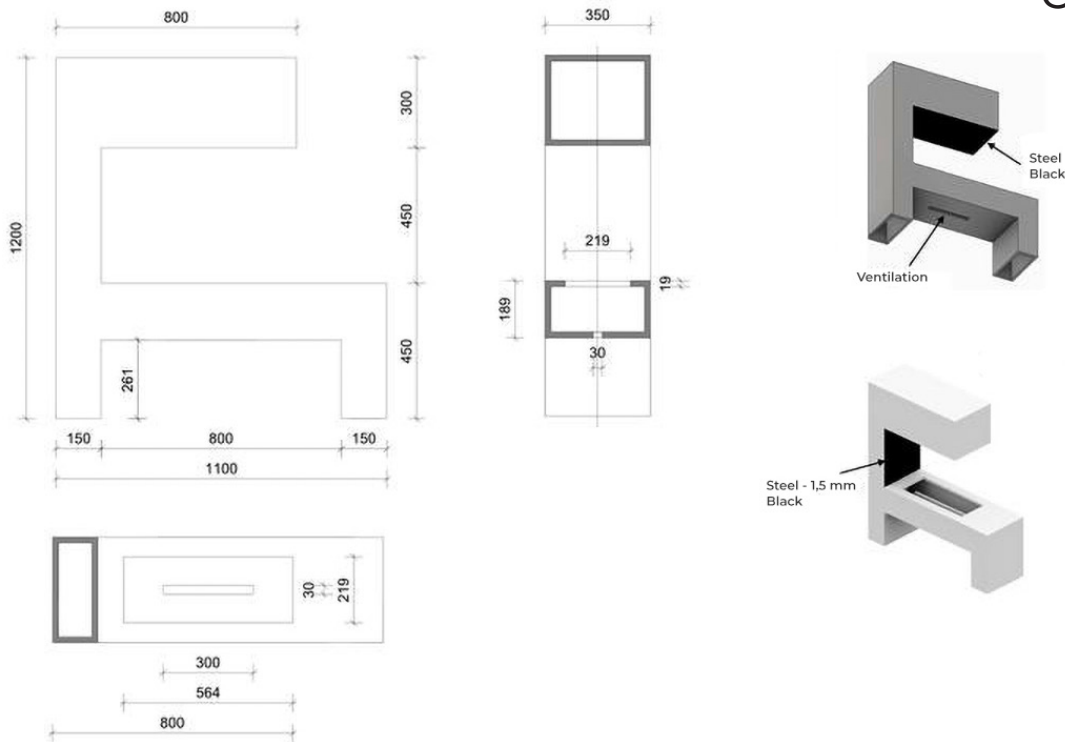

Mozart

Glow Fire

TECHNICAL SPECIFICATIONS

Type	Free Standing Opti-Myst Fireplace
Size	Height: 1200 mm Width: 350 mm / Depth: 1100 mm
Materials	MDF and steel
Burner	Dimplex Cassette 600
Capacity	1,3 liter
Usage	Up to 250 Watt (without heating) / 8 - 12 Hours on a filling of water
Fuel	Electricity and Water
Colour	White and Black
Heat Output	No heat output
Electricity	Yes - 230V (Normal socket)