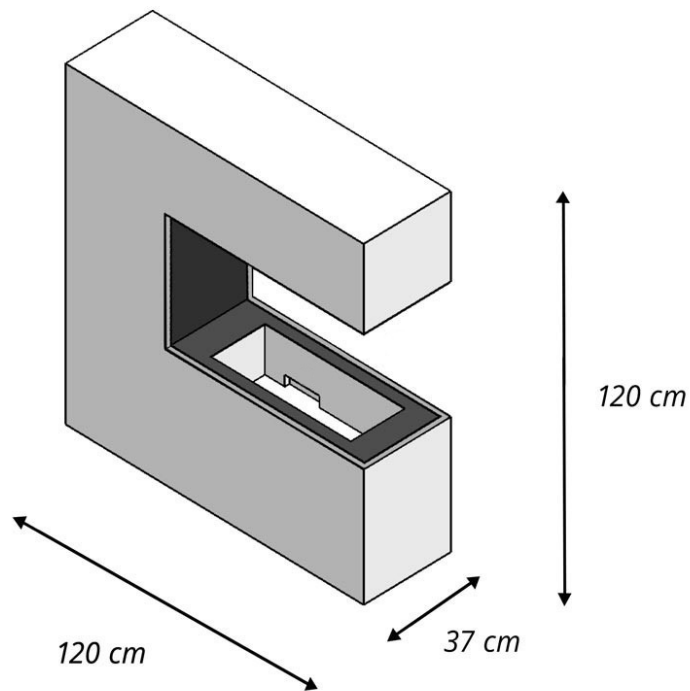

Schiller

Glow Fire

TECHNICAL SPECIFICATIONS

Type	Free Standing Opti-Myst Fireplace
Size	Height: 1200 mm Width: 370 mm / Depth: 1200 mm
Materials	MDF
Burner	Dimplex Cassette 600
Capacity	1,3 liter
Usage	Up to 250 Watt (without heating) / 8 - 12 Hours on a filling of water
Fuel	Electricity and Water
Colour	White and Black
Heat Output	No heat output
Electricity	Yes - 230V (Normal socket)