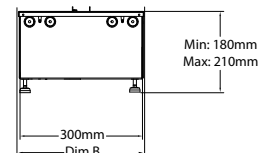

Cassette 1000 projects Multi Optimyst

230V/50Hz | 470 Watt

Experience Better Living

Unit Dimensions

DIMENSIONS

	Width (cm)	Height (cm)	Depth (cm)
Cassette 500 (projects)	51	23	30
Cassette 1000 (projects)	101	23	30