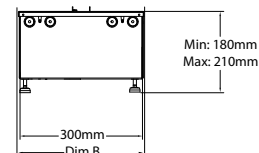

Flame Connect app available for smartphone

Very suitable for installation

Cassette 1000 retail Multi Optimyst

230V/50Hz | 470 Watt

Experience Better Living

Unit Dimensions

DIMENSIONS

	Width (cm)	Height (cm)	Depth (cm)
Cassette 500 (retail)	51	23	30
Cassette 1000 (retail)	101	23	30