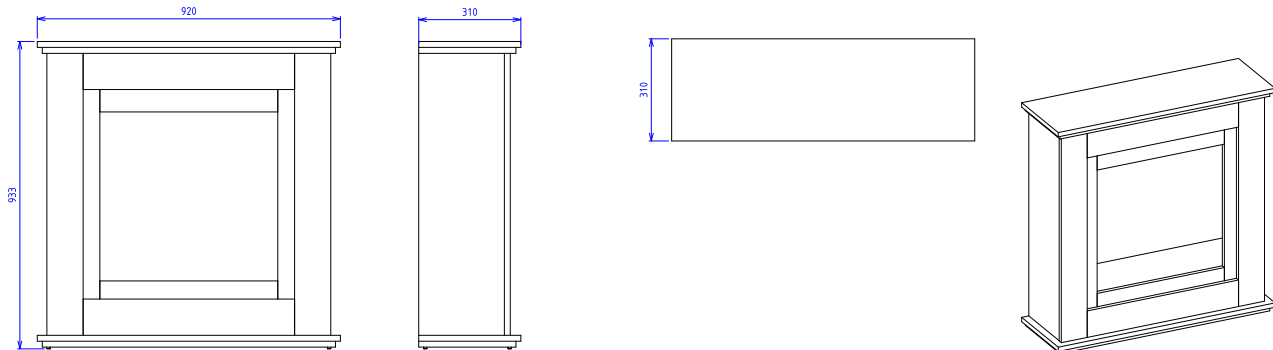

Unity

230V/50Hz | 7 Watt

Experience Better Living

Unit Dimensions

Specifications

Flame Effect system	Optiflame®
Model number	235560F
GTIN/UPC	8716412235566
Model	Freestanding
View Type	Front
Colour - Furniture	White
Media Bed	LED-Logset
Viewing window WxH (cm)	52x42
Build in dim (WxHxD) (cm)	92x93,3x31
Heating function	Yes
Heating Element	Yes
Remote Control	Yes
Manual Operation on the fireplace possible	Yes
Lighting Module	LED
Sound	No
Media Bed Flame Colours	Yes
Heat Setting 1 in Watts	1400
Heat Setting 2 in Watts	-
Power consumption (flame effect) (Watt)	7
Wattage	1400
Voltage	230V/50Hz
Unpacked Weight (kg)	44,5
Plug Length	1,5 m
Warranty	2 years