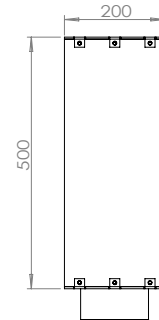

BIO-30-101

Foco Two 600 Slim

TECHNICAL SPECIFICATIONS

Type	Built-in Bioethanol Fireplace
Size	Height: 500 mm / Width: 600 mm / Depth: 200 mm (Height with burner: 580 mm)
Materials	Steel
Weight	Approx. 20 kg
Burner	Adjustable Manuel bioethanol burner (Burner width: 450 mm / Flame width: 320 mm)
Capacity	2.5 Liter
Usage	Approx 0.33 L/hour - Max 7.5 hour per filling
Fuel	Bioethanol (Recommended 96,6% alcohol)
Colour	Black
Heat Output	2,46 kW
Electricity	No