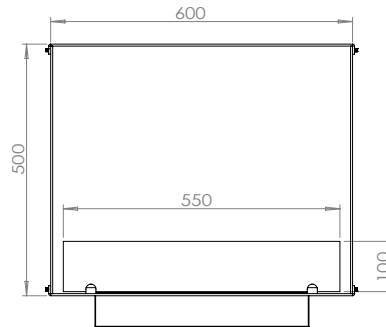

BIO-30-101

Foco Two 600 Slim

TECHNICAL SPECIFICATIONS

Type	Built-in Bioethanol Fireplace
Size	Height: 500 mm / Width: 600 mm / Depth: 200 mm (Height with burner: 580 mm)
Materials	Steel
Weight	Approx. 20 kg
Burner	Adjustable Manuel bioethanol burner (Burner width: 450 mm / Flame width: 320 mm)
Capacity	2.5 Liter
Usage	Approx 0.33 L/hour - Max 7.5 hour per filling
Fuel	Bioethanol (Recommended 96,6% alcohol)
Colour	Black
Heat Output	2,46 kW
Electricity	No