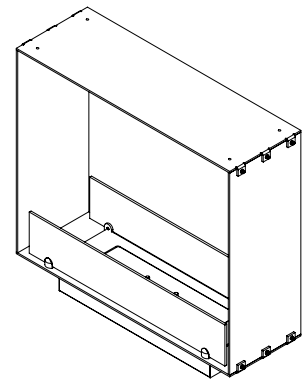

BIO-30-101

Foco Two 600 Slim

TECHNICAL SPECIFICATIONS

Type	Built-in Bioethanol Fireplace
Size	Height: 500 mm / Width: 600 mm / Depth: 200 mm (Height with burner: 580 mm)
Materials	Steel
Weight	Approx. 20 kg
Burner	Adjustable Manuel bioethanol burner (Burner width: 450 mm / Flame width: 320 mm)
Capacity	2.5 Liter
Usage	Approx 0.33 L/hour - Max 7.5 hour per filling
Fuel	Bioethanol (Recommended 96,6% alcohol)
Colour	Black
Heat Output	2,46 kW
Electricity	No