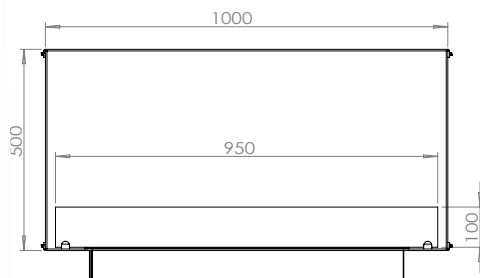

BIO-30-102

Foco Two 1000 Slim

TECHNICAL SPECIFICATIONS

Type	Built-in Bioethanol Fireplace
Size	Height: 500 mm / Width: 1000 mm / Depth: 200 mm (Height with burner: 580 mm)
Materials	Steel
Weight	Approx. 20 kg
Burner	Adjustable Manuel bioethanol burner (Burner width: 800mm / Flame width: 600 mm)
Capacity	4.0 Liter
Usage	Approx 0.62 L/hour - Max 6.5 hour per filling
Fuel	Bioethanol (Recommended 96,6% alcohol)
Colour	Black
Heat Output	4,92 kW
Electricity	No