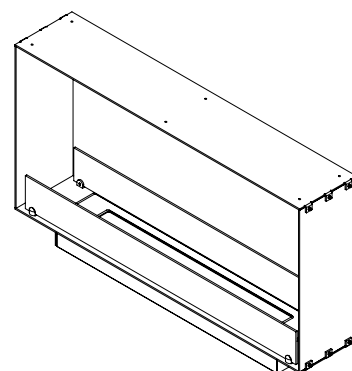

BIO-30-102

Foco Two 1000 Slim

TECHNICAL SPECIFICATIONS

Type	Built-in Bioethanol Fireplace
Size	Height: 500 mm / Width: 1000 mm / Depth: 200 mm (Height with burner: 580 mm)
Materials	Steel
Weight	Approx. 20 kg
Burner	Adjustable Manuel bioethanol burner (Burner width: 800mm / Flame width: 600 mm)
Capacity	4.0 Liter
Usage	Approx 0.62 L/hour - Max 6.5 hour per filling
Fuel	Bioethanol (Recommended 96,6% alcohol)
Colour	Black
Heat Output	4,92 kW
Electricity	No