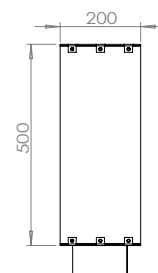

BIO-30-102

Foco Two 1000 Slim

TECHNICAL SPECIFICATIONS

Type	Built-in Bioethanol Fireplace
Size	Height: 500 mm / Width: 1000 mm / Depth: 200 mm (Height with burner: 580 mm)
Materials	Steel
Weight	Approx. 20 kg
Burner	Adjustable Manuel bioethanol burner (Burner width: 800mm / Flame width: 600 mm)
Capacity	4.0 Liter
Usage	Approx 0.62 L/hour - Max 6.5 hour per filling
Fuel	Bioethanol (Recommended 96,6% alcohol)
Colour	Black
Heat Output	4,92 kW
Electricity	No