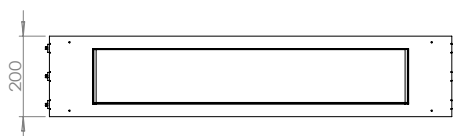

BIO-30-102

Foco Two 1000 Slim

TECHNICAL SPECIFICATIONS

Type	Built-in Bioethanol Fireplace
Size	Height: 500 mm / Width: 1000 mm / Depth: 200 mm (Height with burner: 580 mm)
Materials	Steel
Weight	Approx. 20 kg
Burner	Adjustable Manuel bioethanol burner (Burner width: 800mm / Flame width: 600 mm)
Capacity	4.0 Liter
Usage	Approx 0.62 L/hour - Max 6.5 hour per filling
Fuel	Bioethanol (Recommended 96,6% alcohol)
Colour	Black
Heat Output	4,92 kW
Electricity	No