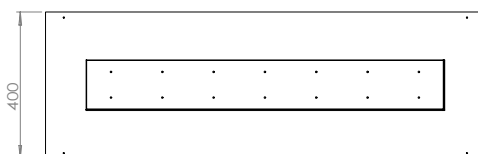

# Foco Corner Right 1200 (Manual)

BIO-30-121

## TECHNICAL SPECIFICATIONS

Type	Built-in Bioethanol Fireplace
Size	Height: 500 mm / Width: 1200 mm / Depth: 400 mm (Height with burner: 580 mm)
Materials	Steel
Weight	Approx. 30 kg
Burner	Adjustable Manuel bioethanol burner (Burner width: 1000 mm / Flame width: 850 mm)
Capacity	5,0 Litres
Usage	Approx 0.88 L/hour - Max 5.75 hour per filling
Fuel	Bioethanol (Recommended 96,6% alcohol)
Colour	Black
Heat Output	6.56 kW
Electricity	No

## TECHNICAL SPECIFICATIONS

Type	Built-in Bioethanol Fireplace
Size	Height: 500 mm / Width: 1200 mm / Depth: 400 mm (Height with burner: 645 mm)
Materials	Steel
Weight	Approx. 40 kg
Burner	Planika PrimeFire 1000 (Burner width: 1000 mm / Flame width: 800 mm)
Capacity	3.5 Litres
Usage	Approx 0.58 - 0.88 L/hour - 4 - 6 hour per filling
Fuel	Bioethanol (Recommended Fanola Premium)
Colour	Black
Heat Output	3.7 - 5.6 kW
Electricity	Yes