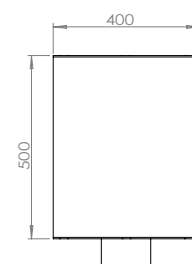

# Foco Corner Right 1200 (Manual)

BIO-30-121

## TECHNICAL SPECIFICATIONS

Type	Built-in Bioethanol Fireplace
Size	Height: 500 mm / Width: 1200 mm / Depth: 400 mm (Height with burner: 580 mm)
Materials	Steel
Weight	Approx. 30 kg
Burner	Adjustable Manuel bioethanol burner (Burner width: 1000 mm / Flame width: 850 mm)
Capacity	5,0 Litres
Usage	Approx 0.88 L/hour - Max 5.75 hour per filling
Fuel	Bioethanol (Recommended 96,6% alcohol)
Colour	Black
Heat Output	6.56 kW
Electricity	No

## TECHNICAL SPECIFICATIONS

Type	Built-in Bioethanol Fireplace
Size	Height: 500 mm / Width: 1200 mm / Depth: 400 mm (Height with burner: 645 mm)
Materials	Steel
Weight	Approx. 40 kg
Burner	Planika PrimeFire 1000 (Burner width: 1000 mm / Flame width: 800 mm)
Capacity	3.5 Litres
Usage	Approx 0.58 - 0.88 L/hour - 4 - 6 hour per filling
Fuel	Bioethanol (Recommended Fanola Premium)
Colour	Black
Heat Output	3.7 - 5.6 kW
Electricity	Yes