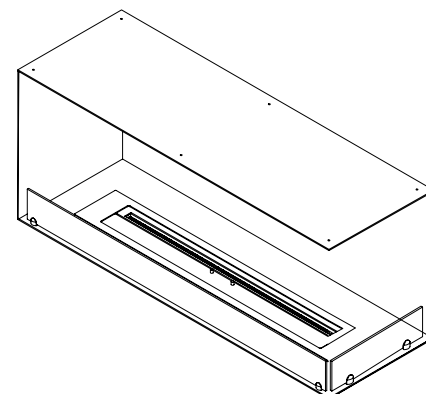

# Foco Corner Right 1200 (Manual)

BIO-30-121

## TECHNICAL SPECIFICATIONS

Type	Built-in Bioethanol Fireplace
Size	Height: 500 mm / Width: 1200 mm / Depth: 400 mm (Height with burner: 580 mm)
Materials	Steel
Weight	Approx. 30 kg
Burner	Adjustable Manuel bioethanol burner (Burner width: 1000 mm / Flame width: 850 mm)
Capacity	5,0 Litres
Usage	Approx 0.88 L/hour - Max 5.75 hour per filling
Fuel	Bioethanol (Recommended 96,6% alcohol)
Colour	Black
Heat Output	6.56 kW
Electricity	No

## TECHNICAL SPECIFICATIONS

Type	Built-in Bioethanol Fireplace
Size	Height: 500 mm / Width: 1200 mm / Depth: 400 mm (Height with burner: 645 mm)
Materials	Steel
Weight	Approx. 40 kg
Burner	Planika PrimeFire 1000 (Burner width: 1000 mm / Flame width: 800 mm)
Capacity	3.5 Litres
Usage	Approx 0.58 - 0.88 L/hour - 4 - 6 hour per filling
Fuel	Bioethanol (Recommended Fanola Premium)
Colour	Black
Heat Output	3.7 - 5.6 kW
Electricity	Yes