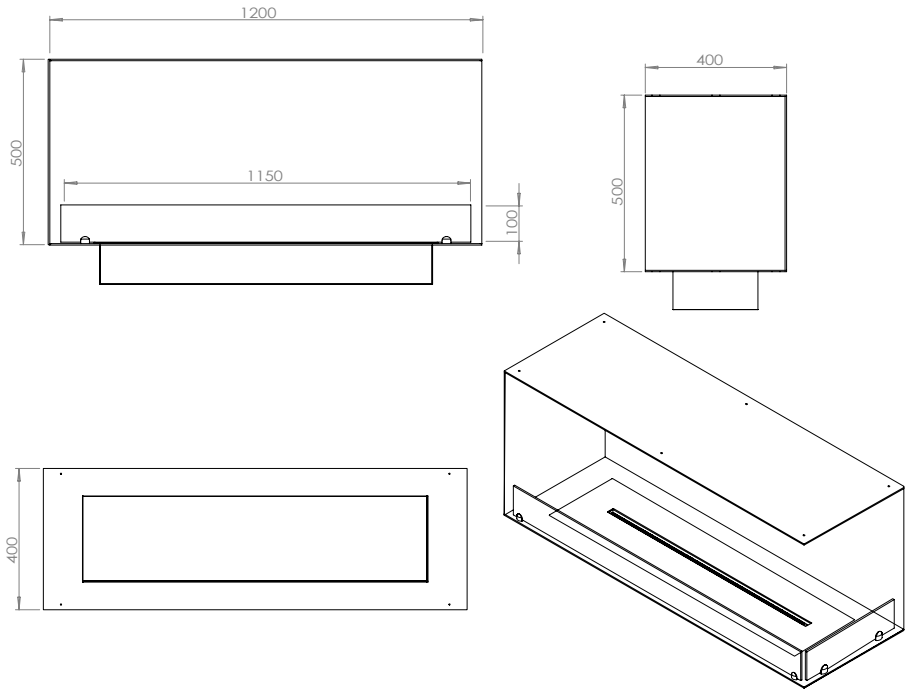

# Foco Corner Right 1200 (Manual)

BIO-30-121

## TECHNICAL SPECIFICATIONS

Type	Built-in Bioethanol Fireplace
Size	Height: 500 mm / Width: 1200 mm / Depth: 400 mm (Height with burner: 580 mm)
Materials	Steel
Weight	Approx. 30 kg
Burner	Adjustable Manuel bioethanol burner (Burner width: 1000 mm / Flame width: 850 mm)
Capacity	5,0 Litres
Usage	Approx 0.88 L/hour - Max 5.75 hour per filling
Fuel	Bioethanol (Recommended 96,6% alcohol)
Colour	Black
Heat Output	6.56 kW
Electricity	No

# Foco Corner Right 1200 (PrimeFire)

BIO-30-121

## TECHNICAL SPECIFICATIONS

Type	Built-in Bioethanol Fireplace
Size	Height: 500 mm / Width: 1200 mm / Depth: 400 mm (Height with burner: 645 mm)
Materials	Steel
Weight	Approx. 40 kg
Burner	Planika PrimeFire 1000 (Burner width: 1000 mm / Flame width: 800 mm)
Capacity	3.5 Litres
Usage	Approx 0.58 - 0.88 L/hour - 4 - 6 hour per filling
Fuel	Bioethanol (Recommended Fanola Premium)
Colour	Black
Heat Output	3.7 - 5.6 kW
Electricity	Yes