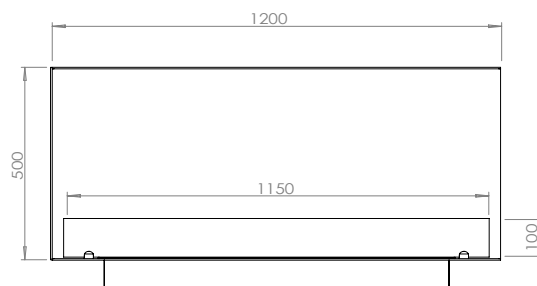

# Foco Corner Right 1200 (Manual)

BIO-30-121

## TECHNICAL SPECIFICATIONS

Type	Built-in Bioethanol Fireplace
Size	Height: 500 mm / Width: 1200 mm / Depth: 400 mm (Height with burner: 580 mm)
Materials	Steel
Weight	Approx. 30 kg
Burner	Adjustable Manuel bioethanol burner (Burner width: 1000 mm / Flame width: 850 mm)
Capacity	5,0 Litres
Usage	Approx 0.88 L/hour - Max 5.75 hour per filling
Fuel	Bioethanol (Recommended 96,6% alcohol)
Colour	Black
Heat Output	6.56 kW
Electricity	No

## TECHNICAL SPECIFICATIONS

Type	Built-in Bioethanol Fireplace
Size	Height: 500 mm / Width: 1200 mm / Depth: 400 mm (Height with burner: 645 mm)
Materials	Steel
Weight	Approx. 40 kg
Burner	Planika PrimeFire 1000 (Burner width: 1000 mm / Flame width: 800 mm)
Capacity	3.5 Litres
Usage	Approx 0.58 - 0.88 L/hour - 4 - 6 hour per filling
Fuel	Bioethanol (Recommended Fanola Premium)
Colour	Black
Heat Output	3.7 - 5.6 kW
Electricity	Yes