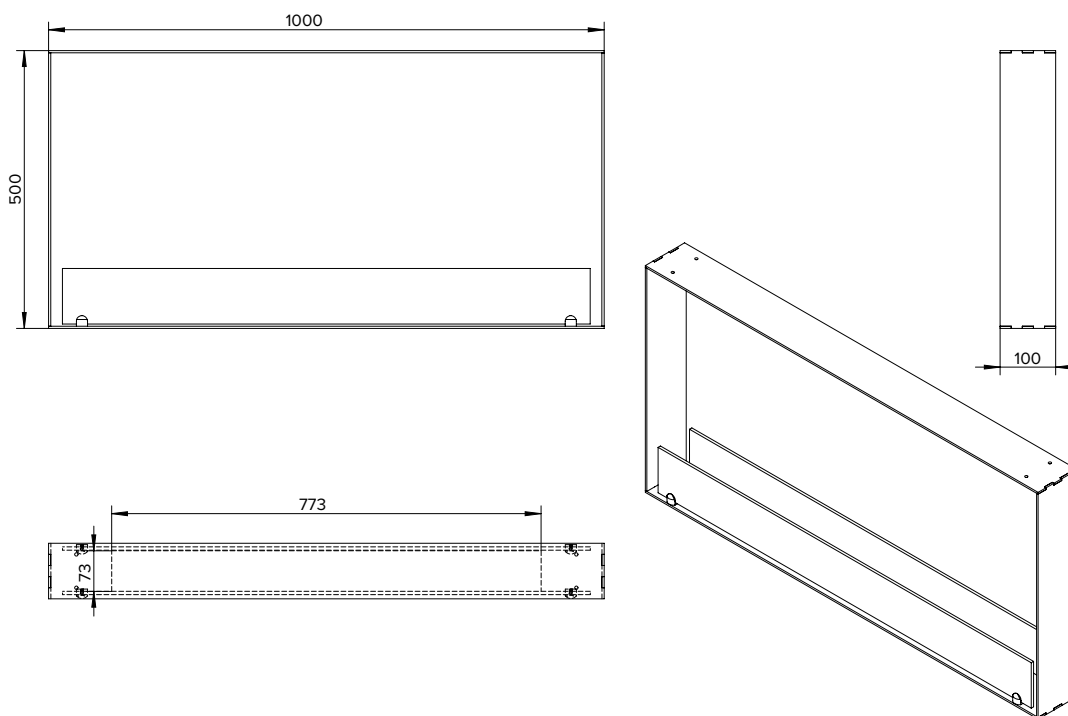

# Foco Two 1000 Ultra Slim

BIO-30-138

## TECHNICAL SPECIFICATIONS

Type	Built-in Bioethanol Fireplace
Size	<b>Height:</b> 500 mm <b>Width:</b> 1000 mm / <b>Depth:</b> 100 mm (Height with burner: 603 mm)
Materials	Steel
Weight	Approx. 20 kg
Burner	Adjustable Manuel bioethanol burner (Burner width: 800 mm / Flame width: 600 mm)
Capacity	4.0 Liter
Usage	Approx 0.57 L/h - Up to 7h00m per filling
Fuel	Bioethanol (Recommended 96,6% alcohol)
Colour	Black
Heat Output	3.50 kW
Electricity	No