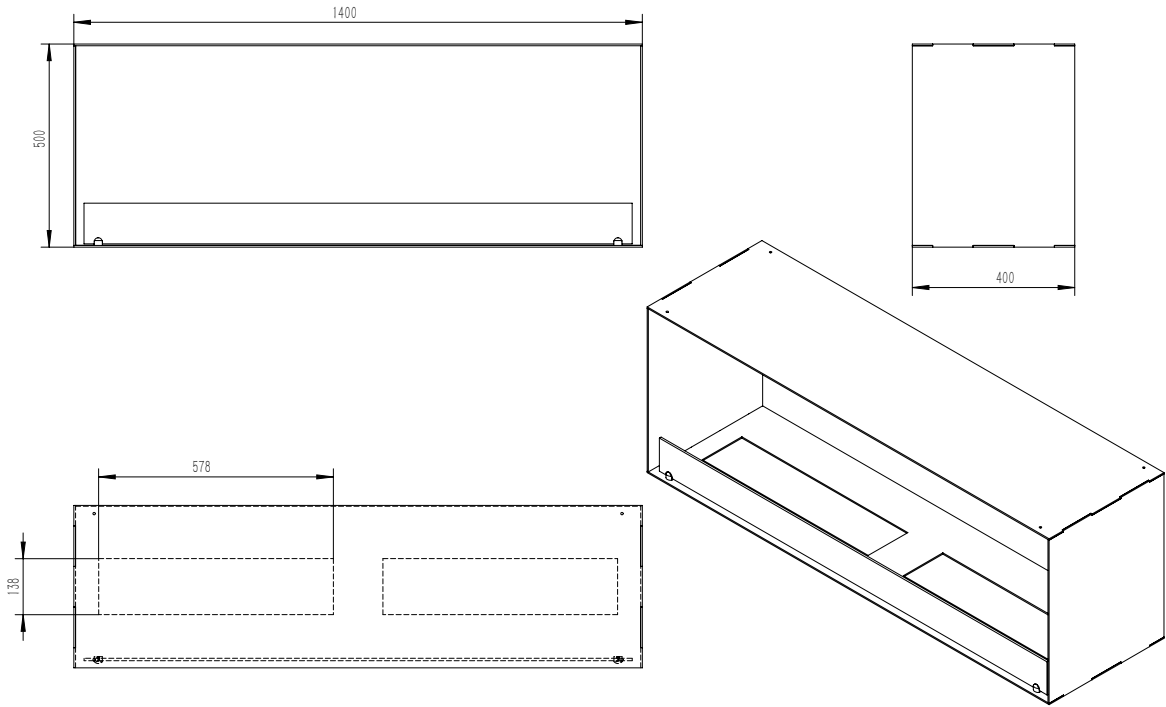

Foco Two 1400 Double

BIO-30-142

TECHNICAL SPECIFICATIONS

Type	Built-in Bioethanol Fireplace
Size	Height: 500 mm Width: 1400 mm / Depth: 300 mm (Height with burner: 580 mm)
Materials	Steel
Weight	Approx. 40 kg
Burner	2 pcs. Adjustable manuel bioethanol burner (Burner width: 600 mm / Flame width: 450mm)
Capacity	2x 3.5 Liter
Usage	Per burner: Approx 0.46 L/h - Up to 7h30m per filling
Fuel	Bioethanol (Recommended 96,6% alcohol)
Colour	Black
Heat Output	2x 3.28 kW
Electricity	No