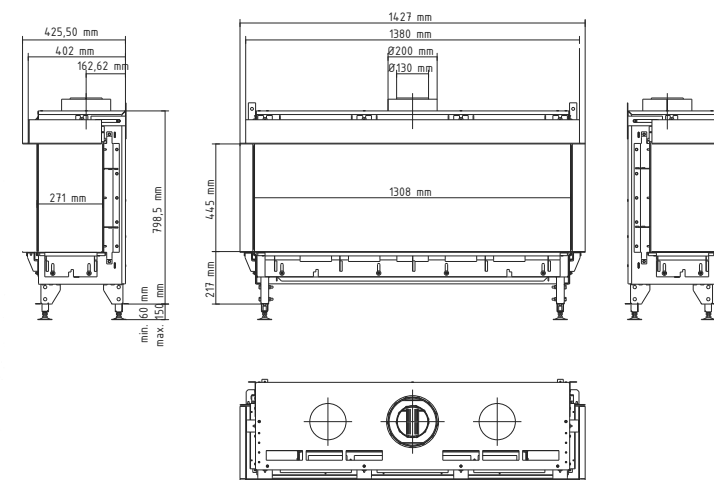

Valentino INDOOR GAS FIREPLACE

Valentino 1300 LFR

With the three sided open fire you can create an eye catching feature

FEATURES

- Linear-shape burner
- 15 levels of flame height
- LPG or Natural Gas powered
- Safety sensors
- Child lock
- Eco Flow mode
- Module structured burner
- Advance thermostat
- Automatic ignition
- Anti-reflective glass (left, front, right)
- Remote control
- Smart Home System compatible
- Heat inflector
- Heat efficient
- Regulated supporting legs
- CE Certified components

SPECIFICATION

FUEL OPTION		G20 / G25 (NATURAL GAS)	G30 / G31 (LPG)
Fire view	-	Left, Front & Right	
Nominal heat output	kW	8,5	7,4
Gas consumption	kg/h	-	0,20*-0,78
Gas consumption	m ³ /h	0,29*-1,20	-
Flue system	mm	concentric flue 200/130	
Glazing	-	anti-reflective glass	
Interior finish	-	black matt	
Control	-	remote control & SHS	
Combustion system	-	closed	
Power supply	V	230	
Built-in depth	mm	425,5 + 50**	
Fire view width	mm	1308	
Fire view height	mm	445	

* only middle section operating

**the minimum space between the wall and the device

DIMENSIONS

AVAILABLE DECORATIVE ACCESSORIES

OPTIONAL